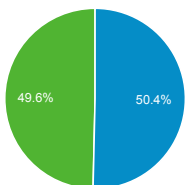

Sessions by User Type

■ Returning Visitor ■ New Visitor

Sessions by country

Country	Sessions
United Kingdom	3,096
United States	93
Ireland	57
India	34
France	26
Germany	24
United Arab Emirates	22
Spain	22
Canada	21
Hong Kong	21

Total number of pageviews by page

Page Title	Pageviews
Clifford Chance Graduates	12,230
(not set)	1

About Us section - total number of pageviews in order from the most viewed page

Page	Pageviews
/about-us/	381
/about-us/practice-areas/	110
/about-us/deals/	98
/about-us/a-global-view/	71
/about-us/corporate-responsibility/	69

Training contract section - total number of pageviews in order from the most viewed page

Page	Pageviews
/training-contract/	711
/training-contract/salary-benefits/	211
/training-contract/about-the-training-contract/	198
/training-contract/legal-practice-course/	144
/training-contract/graduate-diploma-in-law/	98